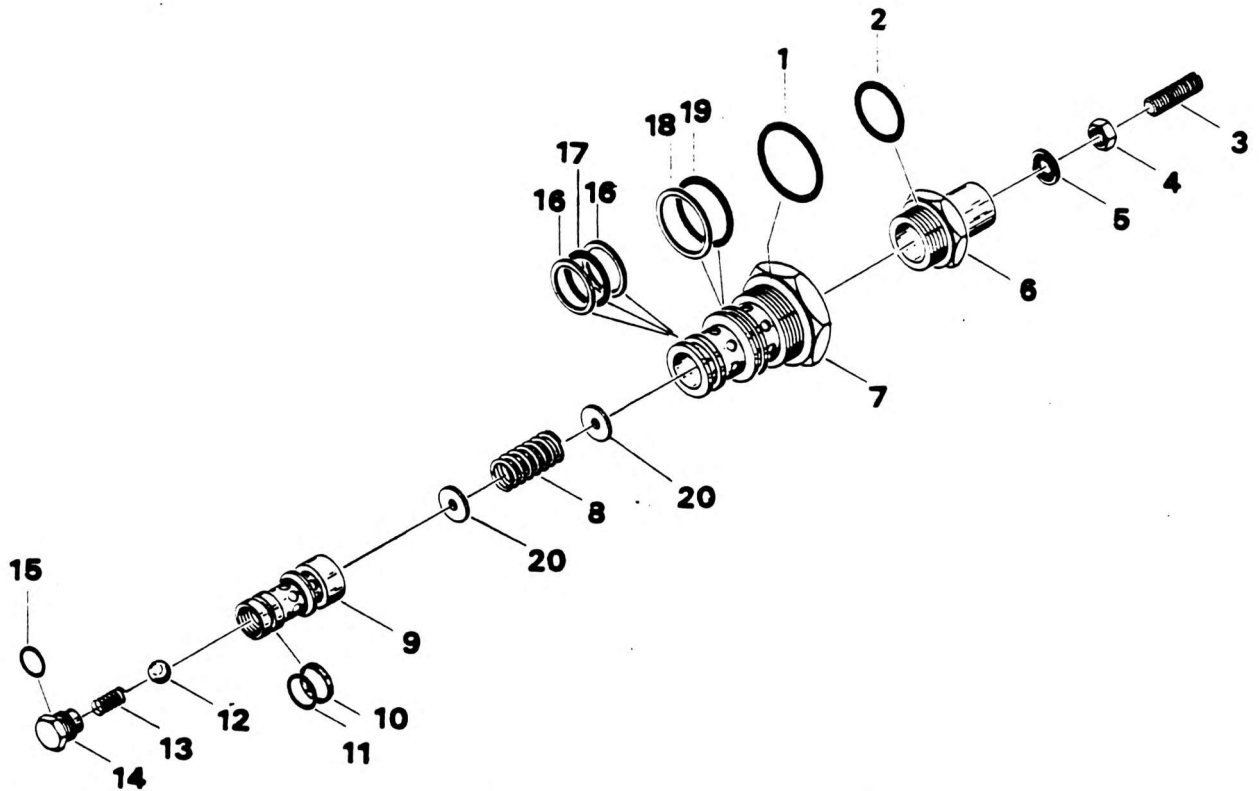

VALVE ASSEMBLY - HOLDING

GROVE

NO.	PART NO.	QTY	DESCRIPTION	NO.	PART NO.	QTY	DESCRIPTION
	7-926-001791		COMPLETE ASSY	17	E*7-755-120000	1	O-RING
	* 9-752-100115	1	REPAIR KIT	18	E*7-755-125609	2	RING, BACK-UP
	E 9-752-100121	1	REPAIR KIT	19	* 7-755-125000	1	O-RING
1	E*7-755-920000	1	O-RING	20	9-926-102039	2	END, SPRING
2	* 7-755-914000	1	O-RING				
3	7-785-161600	1	SETSCREW 3/8" - 16 NC X 1"				
4	9-926-100585	1	NUT				
5	E*9-926-100584	1	SEAL, THREAD				
6	9-926-100589	1	PLUG				
7	NOT SERVICED	1	BODY				
8	9-926-100590	1	SPRING				
9	9-926-100644	1	POPPET				
10	* 9-926-100642	1	SEAL, SLIPPER				
11	* 7-755-016000	1	O-RING				
12	9-926-100575	1	BALL				
13	9-926-100130	1	SPRING				
14	9-926-100579	1	PLUG				
15	* 7-755-906000	1	O-RING				
16	E*7-755-120609	2	RING, BACK-UP				

* REPAIR KIT AND/OR PART OF KIT
 E SECOND REPAIR KIT AND/OR PART OF 2ND KIT

7-926-001791